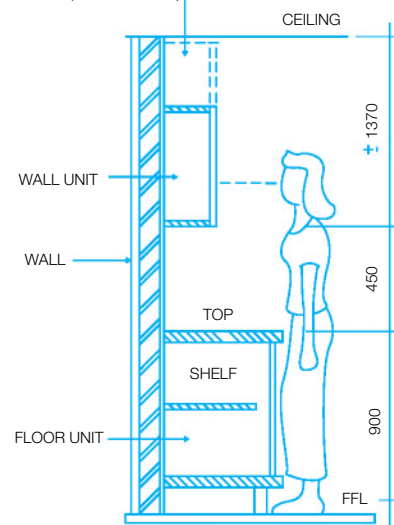

Key dimensions

Not sure what the ideal height is for your kitchen cabinetry? We've got you covered.

ADDITIONAL CUPBOARD SPACE (HILINE RANGE)

THE TILE FILES

A popular choice for kitchen floors, walls, splashbacks and work surfaces, tiling is functional, durable and water-resistant. There are also so many options of colours, sizes and shapes, giving you the flexibility to achieve the look you desire. For an ultra-slick look, go with large glossy tiles as large as 600 x 300mm and bigger. Or, if you prefer, opt for an earthy palette; stone and stone-effect tiles will do the trick. You can also get colour confident, creating a statement with a bold, colourful splashback.