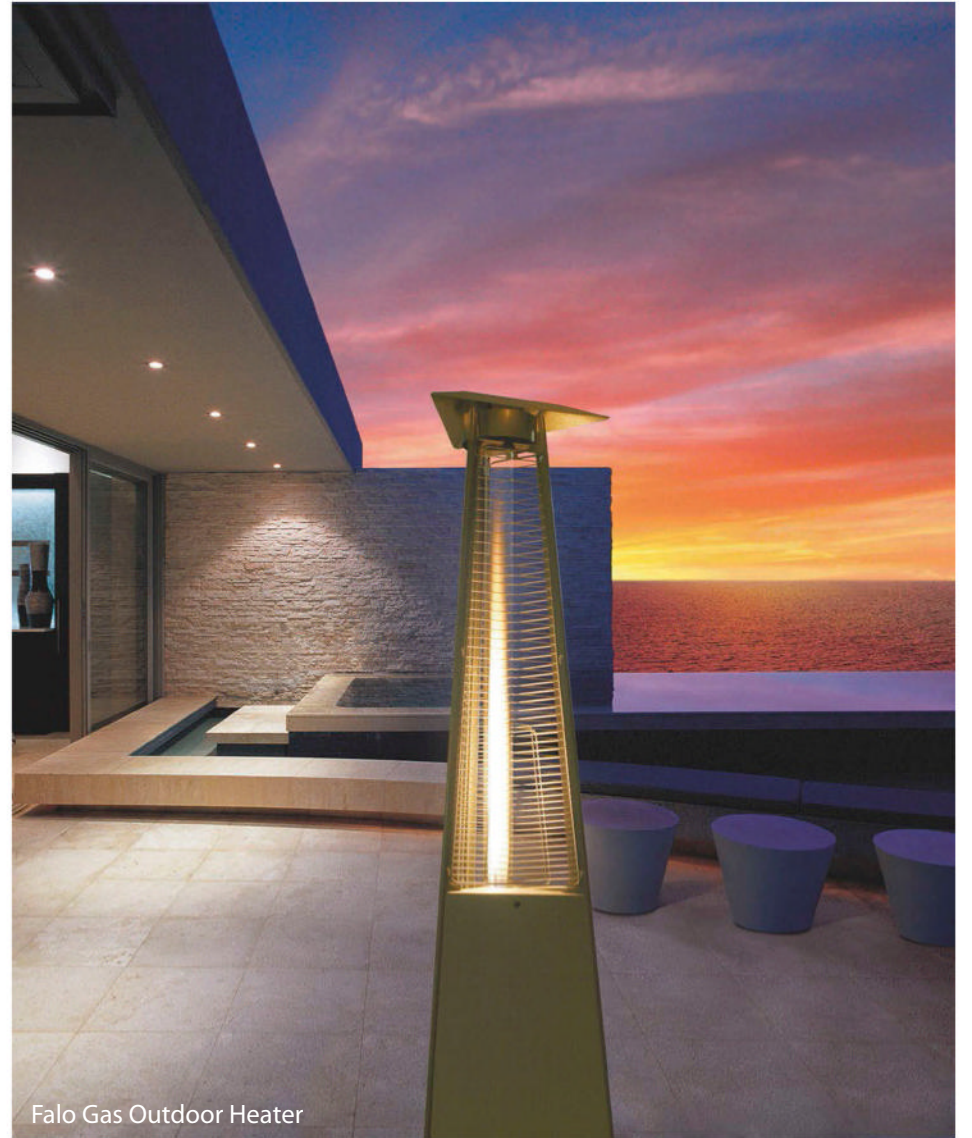

Outdoor Dining • Outdoor Lounging • Pool Furniture • Heaters • Shade Parasols

PaardenEiland | SeaPoint | Strand | Illovo | Fourways | Durban

CALL 0861 MOBELLI
66 23 55
mobelli.co.za