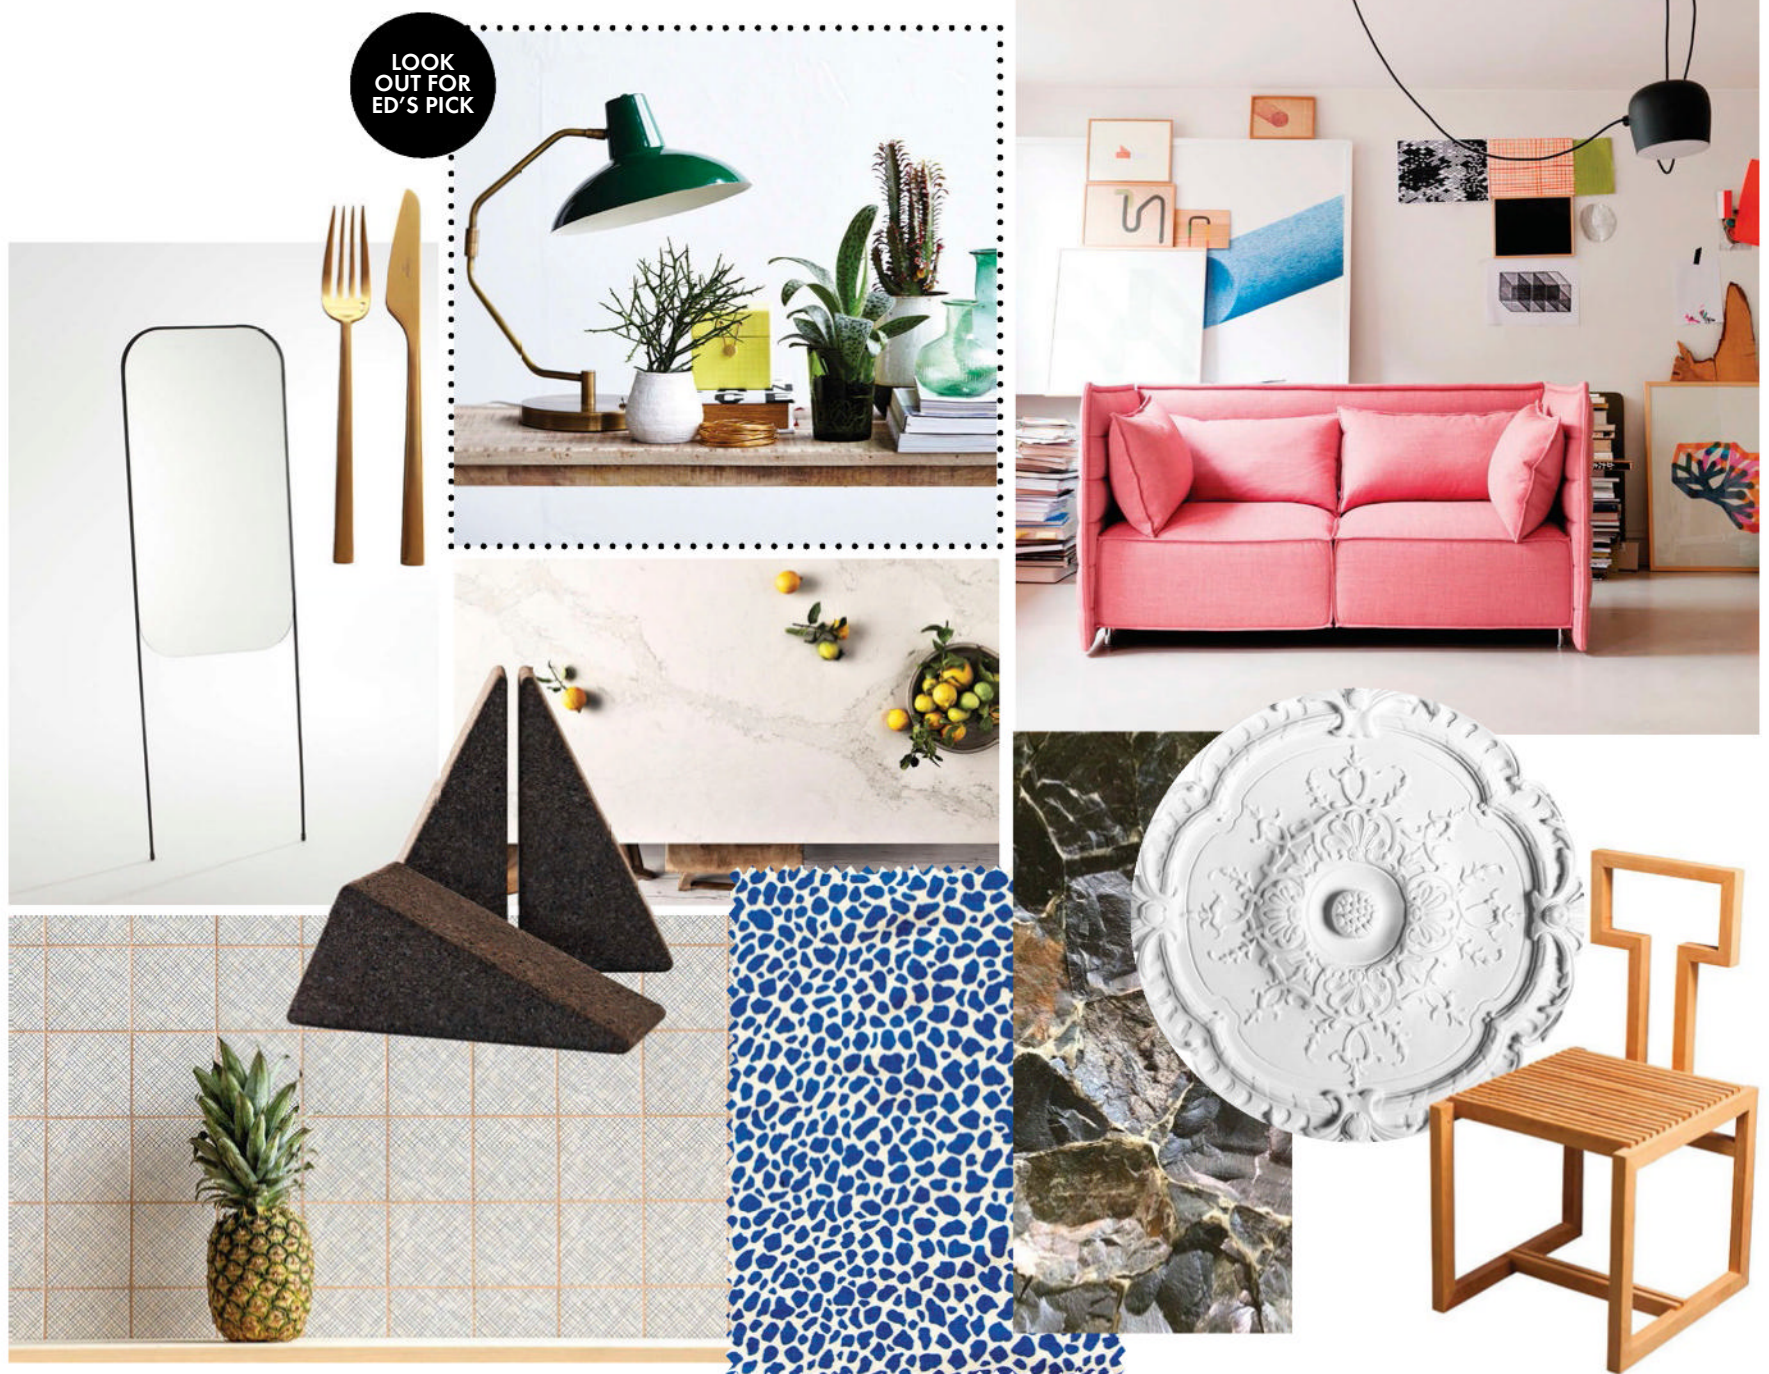

Rondo Carving Set R1 150, Here & Now Store **Still life**, housedoctor.dk **Alcove Plume Sofa** by Ronan & Erwan Bouroullec, Créma Design **Ceiling Rose** R363, oracdecorshop.co.za **T-Chair** by Morphosis Design Studio R2 695, smacs.co.za **Malmesbury slate** R1 243/m², Kinshella Natural Stone Projects **Leopard Tesserae fabric in Royal Blue** R525/m, Hertex **Tratti tiles** by Inga Sempé for Mutina, ingasempe.fr **Corkabitation Triangular seat** by Wiid Design R4 560, Stable **Long leg mirror** R1 950, Jasper Eales **Calacatta Nuvo 5131**, Caesarstone

THE PARADOX OF CHOICE

'We are our choices', says Jean-Paul Sartre, which I'm sure you'll agree is liberating, exciting and, actually, incredibly daunting. Our modern world celebrates individualism and customisation, and as such, we are seduced by an extraordinary amount of choices and decisions wherever we go.

Your coffee can be tall, short, drip or dry, grande or granita, no fun or on a leash. You can choose to text, poke, tweet, chat, zap or call to convey a message, and then stream, download and consume your movies, music and inspiration on all manner of screens and devices. Painting your walls? Good luck choosing from hundreds of different shades of white, from old-lace to ecru. And then of course you can screed, tile, paint, quartz or carpet your floor...

There are just too many jazzy options for everything. And on top of all of this, the internet has afforded us access to boundless volumes of information in order to research our limitless choices. This increase in possibility, where we can tailor-make our own very individual and oh-so-stylish lives, is exhausting. Not to mention marginally terrifying.

Yes, choice is the basis of thriving markets, driving economic growth through competition. Yes, these multiplying choices are evidence of imagination and modernisation, but at what cost to our sanity?

And that, friends, is why you read ELLE Decoration; because we're here to simplify all of your decor and design choices. We ensure that your journey through the 'commodity jungle' is an informed, positive and creative experience. Our new special edition Style Directory is the decor handbook you have been waiting for. It is our coveted little black book of decor contacts, filled with tips, trends and tricks for every room in the house. In it, we introduce you to the *who's who* of South Africa's decor industry. We tell you who to ask, where to shop and what to buy.

So, whether you are looking for a new rug, an architect, landscaper, bathroom tap or new curtains, this guide is your one-stop shop. Also, remember that we are here to help. If you need any advice, just tweet us @ELLE_Deco #askDECO and we'll offer our styling tips, suggestions or inspirations.

Bielle

@bielleross