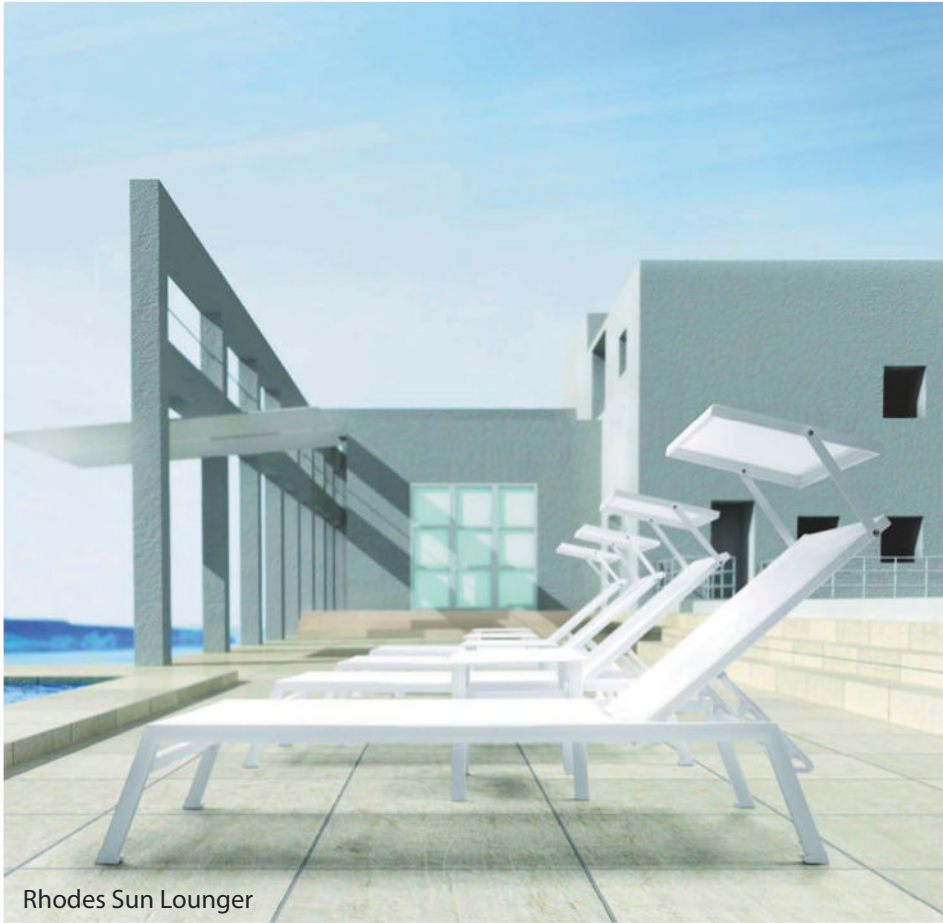

Rhodes Sun Lounger

Falo Gas Outdoor Heater

Lille Lounge Collection

The Grandé Extendable Table & Directors Dining Chairs

Outdoor Dining • Outdoor Lounging • Pool Furniture • Heaters • Shade Parasols

PaardenEiland | SeaPoint | Strand | Illovo | Fourways | Durban